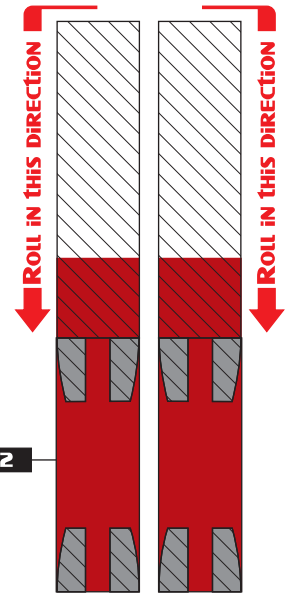

E.1.2

QUANTITY OF ELEMENTS ON THE SHEET: 4

**BEND AND GLUE ON THE BACK SIDE OF THE THICK CARDBOARD**

**GLUE THE BORDERED AREA ON A SHEET OF 0.5 MM THICK CARDBOARD**

CM

INCHES

FOR MORE INFORMATION, VISIT THE MODULE'S WEB PAGE IN <http://ROBOTS.PHOBBY.COM>