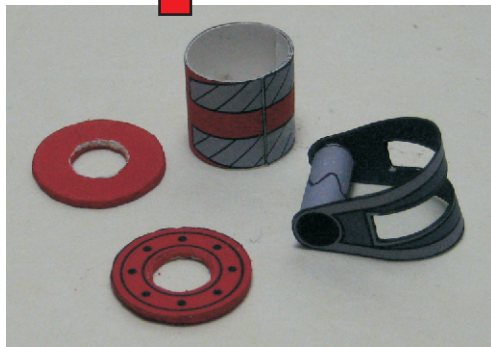

E.1.2

QUANTITY OF ELEMENTS ON THE SHEET: 4

**BEND AND GLUE ON THE BACK SIDE OF THE THICK CARDBOARD**

**GLUE THE BORDERED AREA ON A SHEET OF 0.5 MM THICK CARDBOARD**

CM

INCHES

FOR MORE INFORMATION, VISIT THE MODULE'S WEB PAGE IN <http://ROBOTS.PHOBBY.COM>