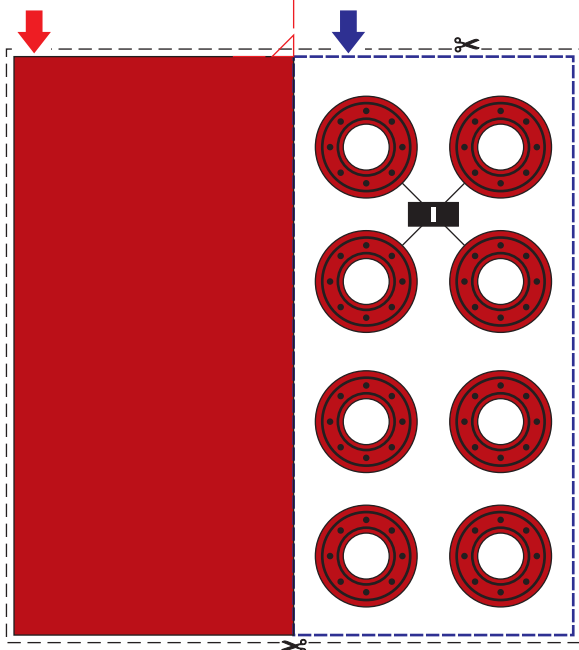

E.1.2

QUANTITY OF ELEMENTS ON THE SHEET: 4

**BEND AND GLUE ON THE BACK SIDE OF THE THICK CARDBOARD**

**GLUE THE BORDERED AREA ON A SHEET OF 0.5 MM THICK CARDBOARD**

CM

INCHES

FOR MORE INFORMATION, VISIT THE MODULE'S WEB PAGE IN <http://ROBOTS.PHOBBY.COM>