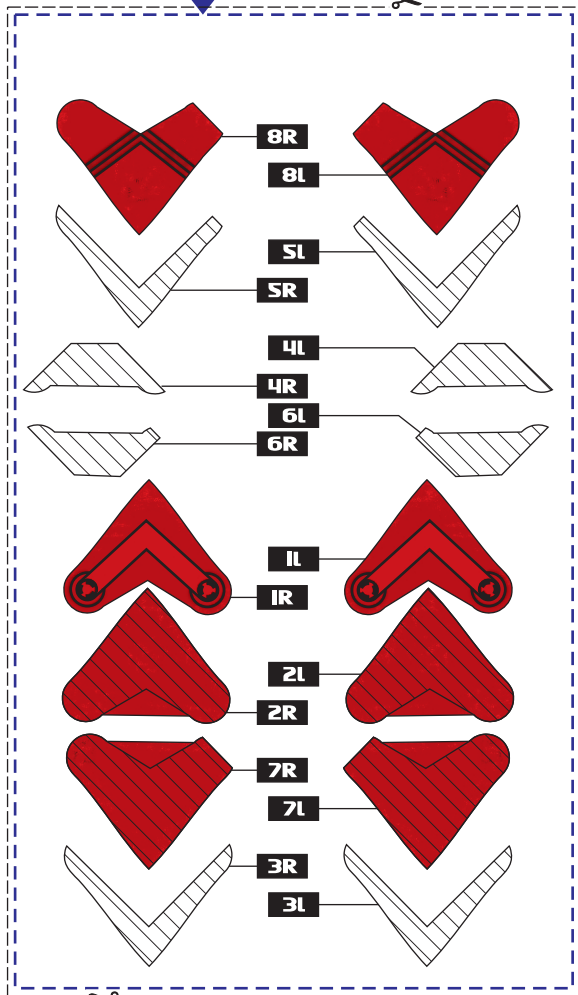

E.13.1

QUANTITY OF ELEMENTS ON THE SHEET: 1

GLUE THE BORDERED AREA ON A SHEET OF 0.5 MM THICK CARDBOARD

FOR MORE INFORMATION, VISIT THE MODULE'S WEB PAGE IN [HTTP://ROBOTS.PHOBBY.COM](http://ROBOTS.PHOBBY.COM)

GLUE THE BORDERED AREA ON A SHEET OF 0.5 MM THICK CARDBOARD

RED VARIANT

BLACK/WHITE VARIANT

CM

INCHES