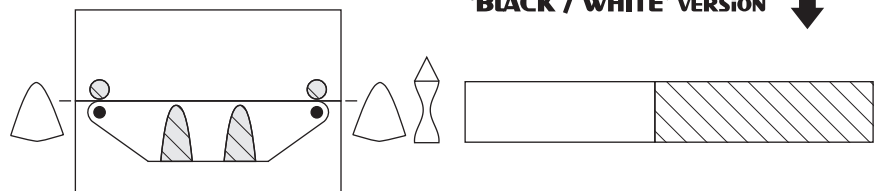

E.1.3

QUANTITY OF ELEMENTS ON THE SHEET: 11

BEND AND GLUE ON THE BACK SIDE OF THE THICK CARDBOARD

FOR MORE INFORMATION, VISIT THE MODULE'S WEB PAGE IN <http://ROBOTS.PHOBBY.COM>

'RED' VERSION ↑

'BLACK / WHITE' VERSION ↓

GLUE THE BORDERED AREA ON A SHEET OF 0.5 MM THICK CARDBOARD

CM

INCHES