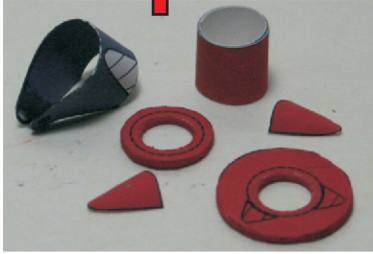

E.1.3

QUANTITY OF ELEMENTS ON THE SHEET: 11

BEND AND GLUE ON THE BACK SIDE OF THE THICK CARDBOARD

FOR MORE INFORMATION, VISIT THE MODULE'S WEB PAGE IN <http://ROBOTS.PHOBBY.COM>

'RED' VERSION ↑

'BLACK / WHITE' VERSION ↓

GLUE THE BORDERED AREA ON A SHEET OF 0.5 MM THICK CARDBOARD

CM

INCHES