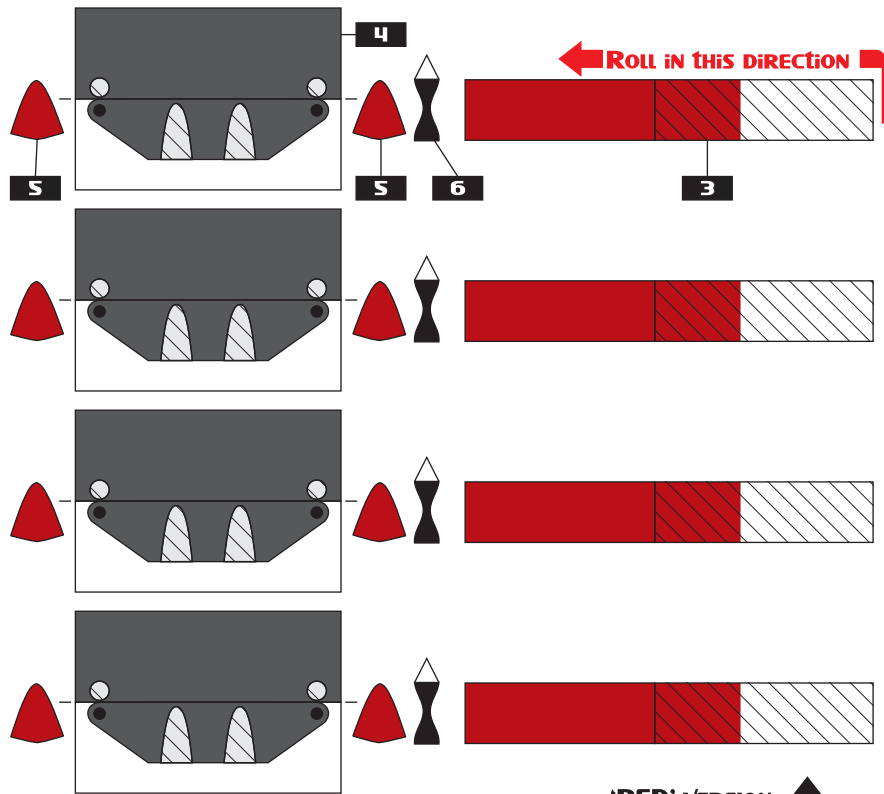

E.1.3

QUANTITY OF ELEMENTS ON THE SHEET: 11

BEND AND GLUE ON THE BACK SIDE OF THE THICK CARDBOARD

FOR MORE INFORMATION, VISIT THE MODULE'S WEB PAGE IN <http://ROBOTS.PHOBBY.COM>

'RED' VERSION ↑

'BLACK / WHITE' VERSION ↓

GLUE THE BORDERED AREA ON A SHEET OF 0.5 MM THICK CARDBOARD

CM

INCHES