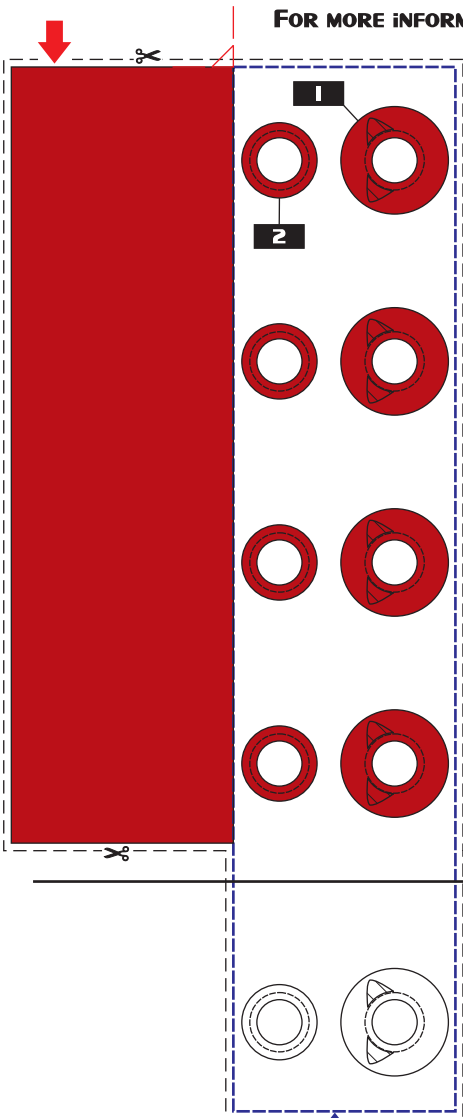

E.1.3

QUANTITY OF ELEMENTS ON THE SHEET: 11

BEND AND GLUE ON THE BACK SIDE OF THE THICK CARDBOARD

FOR MORE INFORMATION, VISIT THE MODULE'S WEB PAGE IN <http://ROBOTS.PHOBBY.COM>

'RED' VERSION ↑

'BLACK / WHITE' VERSION ↓

GLUE THE BORDERED AREA ON A SHEET OF 0.5 MM THICK CARDBOARD

CM

INCHES