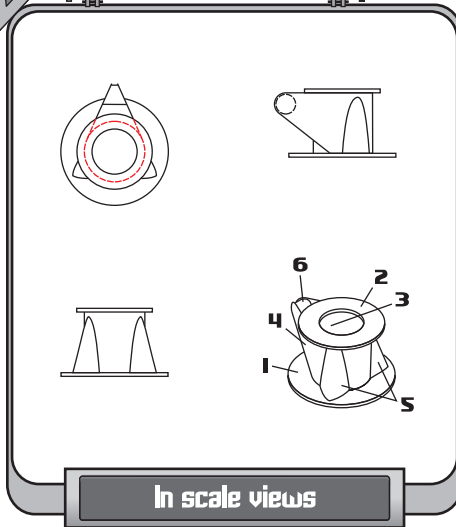

E.1.3

QUANTITY OF ELEMENTS ON THE SHEET: 11

BEND AND GLUE ON THE BACK SIDE OF THE THICK CARDBOARD

FOR MORE INFORMATION, VISIT THE MODULE'S WEB PAGE IN <http://ROBOTS.PHOBBY.COM>

'RED' VERSION ↑

'BLACK / WHITE' VERSION ↓

GLUE THE BORDERED AREA ON A SHEET OF 0.5 MM THICK CARDBOARD

CM

INCHES