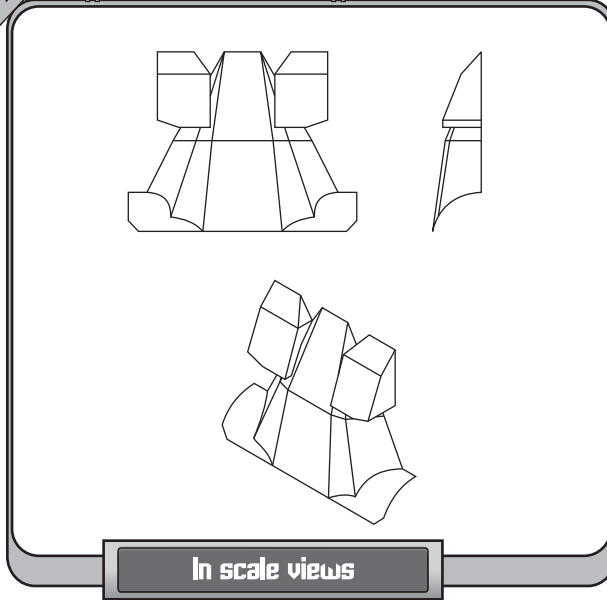

E.8.2

QUANTITY OF ELEMENTS ON THE SHEET: 1

FOR MORE INFORMATION, VISIT THE MODULE'S WEB PAGE IN [HTTP://ROBOTS.PHOBBY.COM](http://ROBOTS.PHOBBY.COM)

COLOR VERSIONS

'BLACK / WHITE' VERSION

INCHES

CM