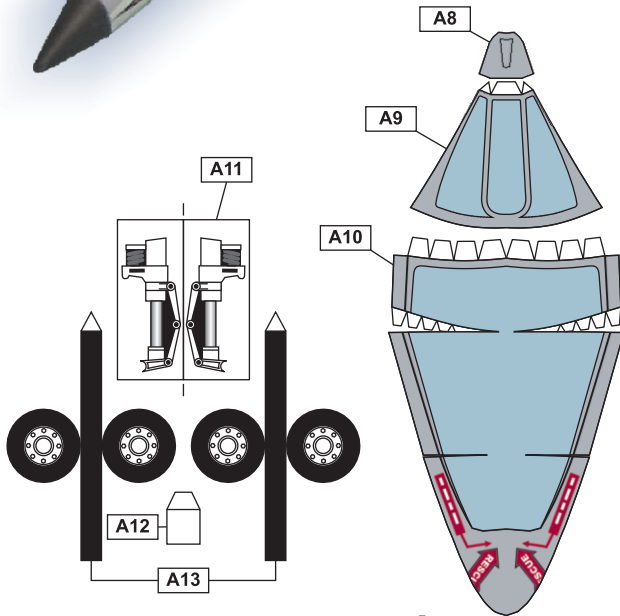

GRUMMAN

'EASY' SERIES

**SCALE 1:48
65 DETAILS**

FRONT VIEW OF THE FRONT GEAR

NOTE: The picture was taken from my alpha. The white area on the down side of brown ring have to be brown too. It is corrected in final release.