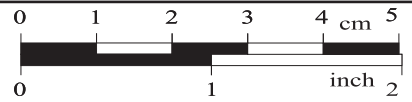

GRUMMAN

'EASY' SERIES

**SCALE 1:48
65 DETAILS**

FRONT VIEW OF THE FRONT GEAR

NOTE: The picture was taken from my alpha. The white area on the down side of brown ring have to be brown too. It is corrected in final release.