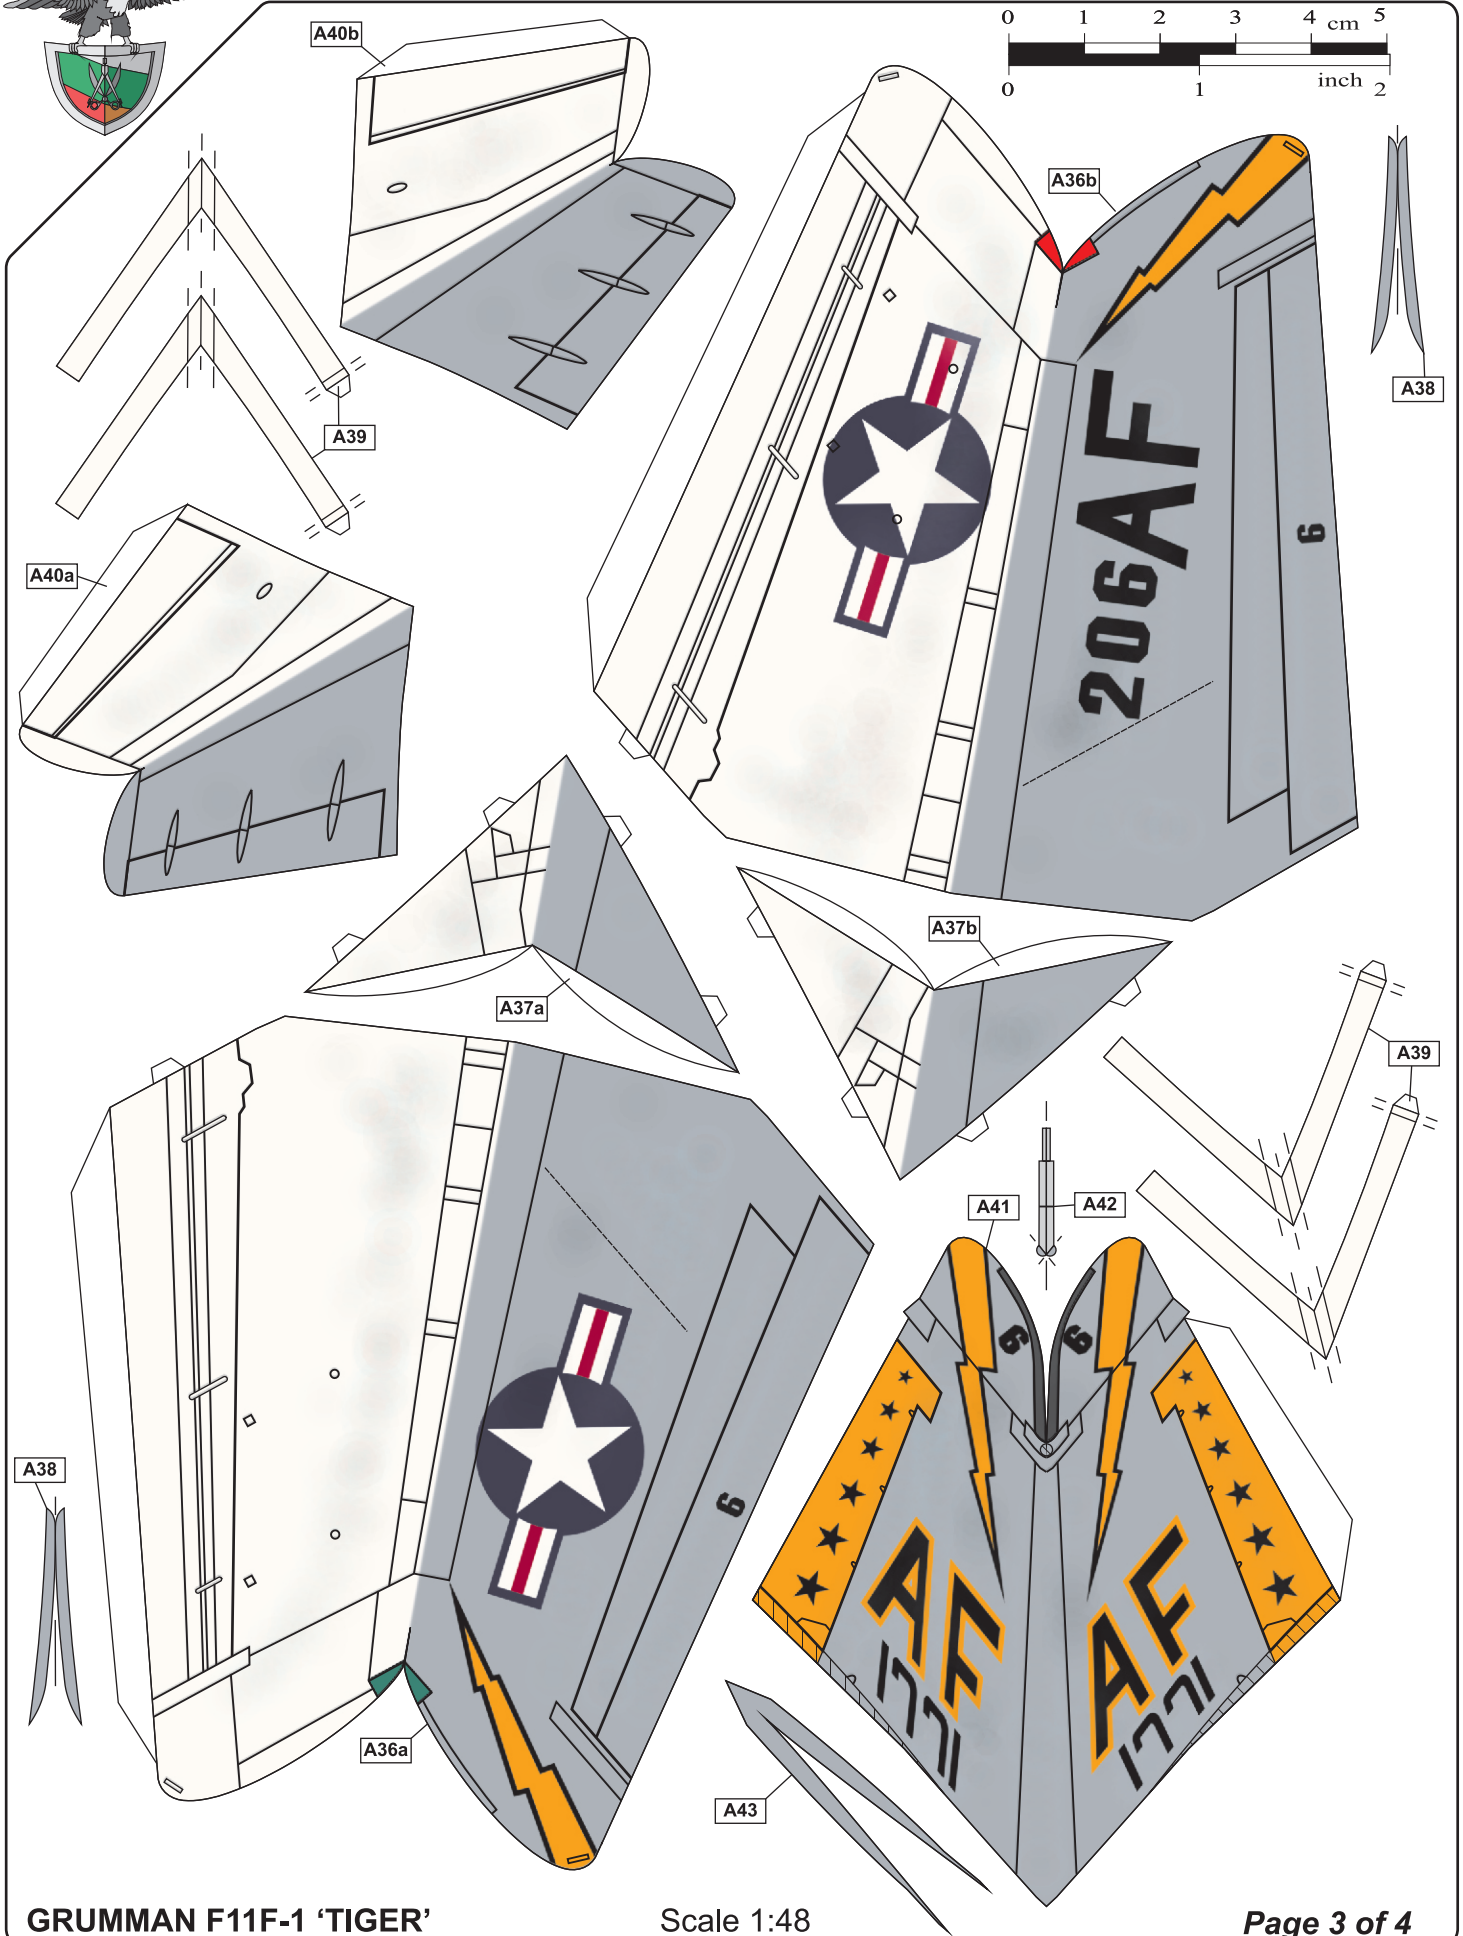

GRUMMAN

'EASY' SERIES

**SCALE 1:48
65 DETAILS**

FRONT VIEW OF THE FRONT GEAR

NOTE: The picture was taken from my alpha. The white area on the down side of brown ring have to be brown too. It is corrected in final release.