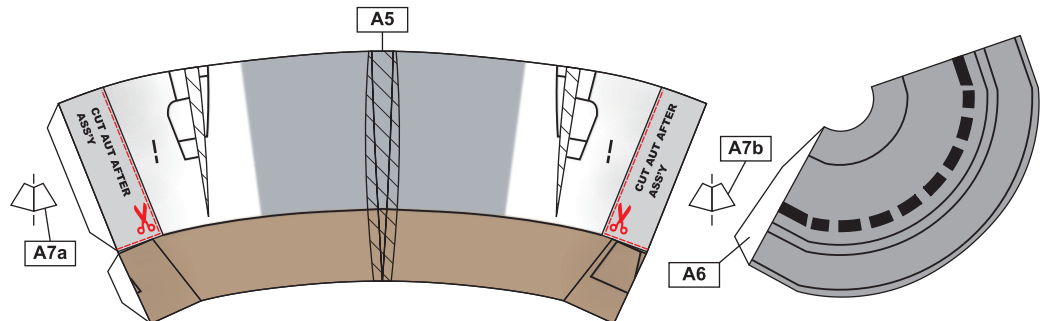

GRUMMAN

'EASY' SERIES

**SCALE 1:48
65 DETAILS**

FRONT VIEW OF THE FRONT GEAR

NOTE: The picture was taken from my alpha. The white area on the down side of brown ring have to be brown too. It is corrected in final release.