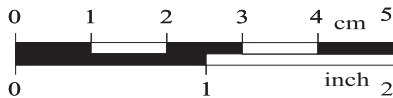

GRUMMAN

'EASY' SERIES

**SCALE 1:48
65 DETAILS**

FRONT VIEW OF THE FRONT GEAR

NOTE: The picture was taken from my alpha. The white area on the down side of brown ring have to be brown too. It is corrected in final release.