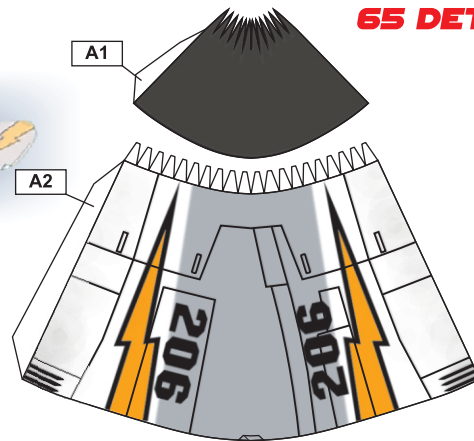

GRUMMAN

'EASY' SERIES

**SCALE 1:48
65 DETAILS**

FRONT VIEW OF THE FRONT GEAR

NOTE: The picture was taken from my alpha. The white area on the down side of brown ring have to be brown too. It is corrected in final release.