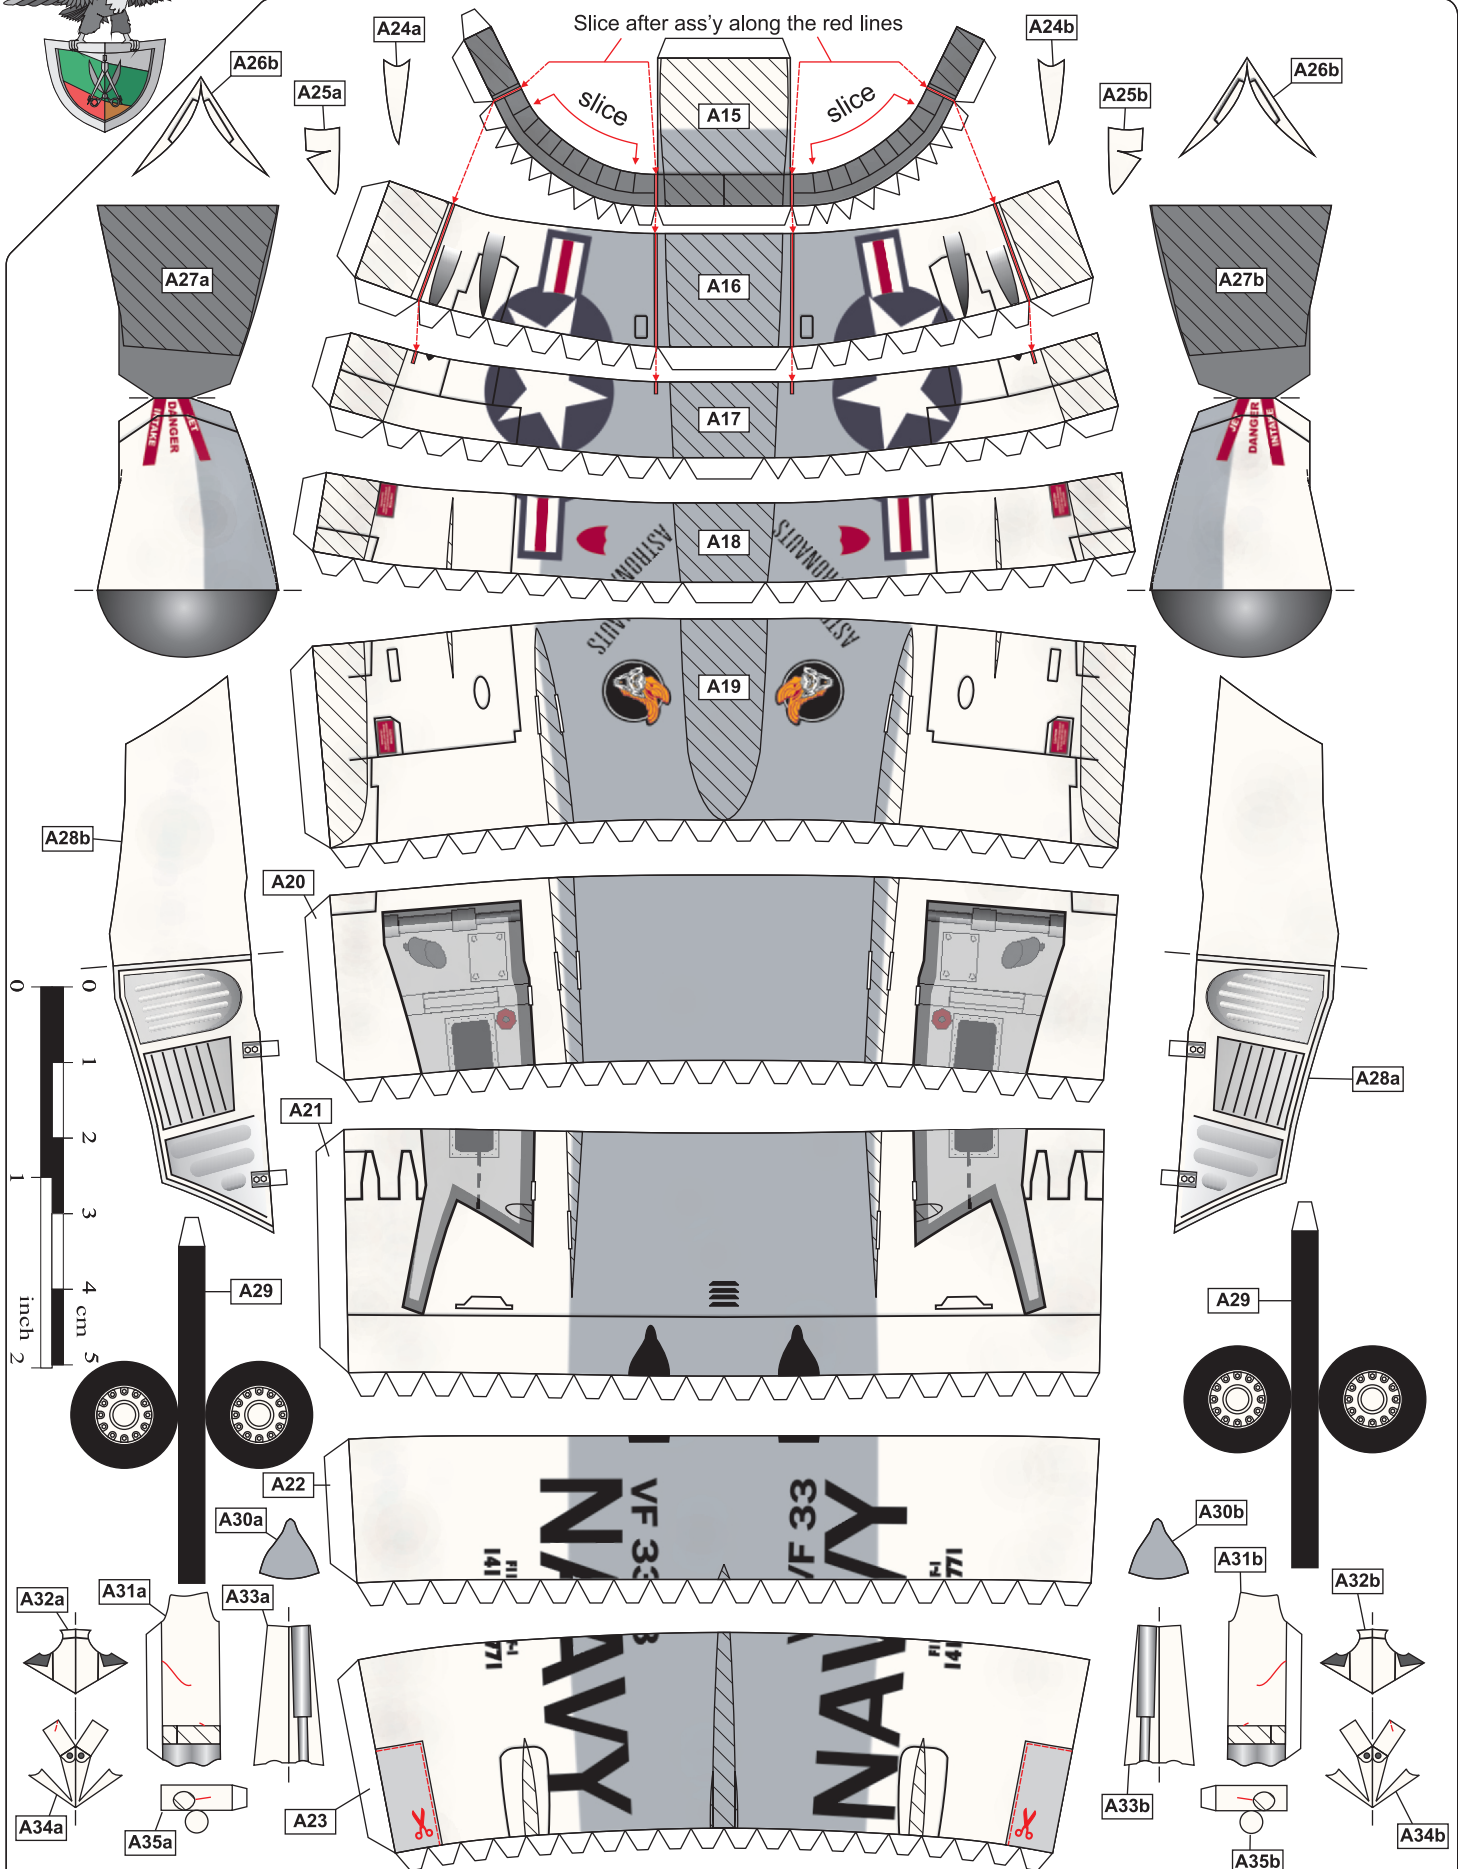

GRUMMAN

'EASY' SERIES

**SCALE 1:48
65 DETAILS**

FRONT VIEW OF THE FRONT GEAR

NOTE: The picture was taken from my alpha. The white area on the down side of brown ring have to be brown too. It is corrected in final release.