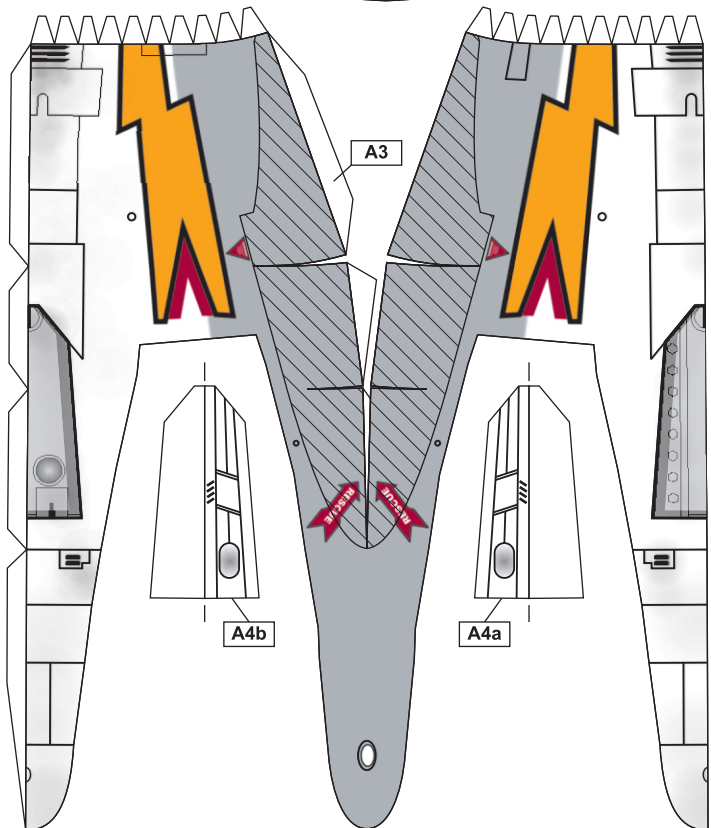

GRUMMAN

'EASY' SERIES

**SCALE 1:48
65 DETAILS**

FRONT VIEW OF THE FRONT GEAR

NOTE: The picture was taken from my alpha. The white area on the down side of brown ring have to be brown too. It is corrected in final release.