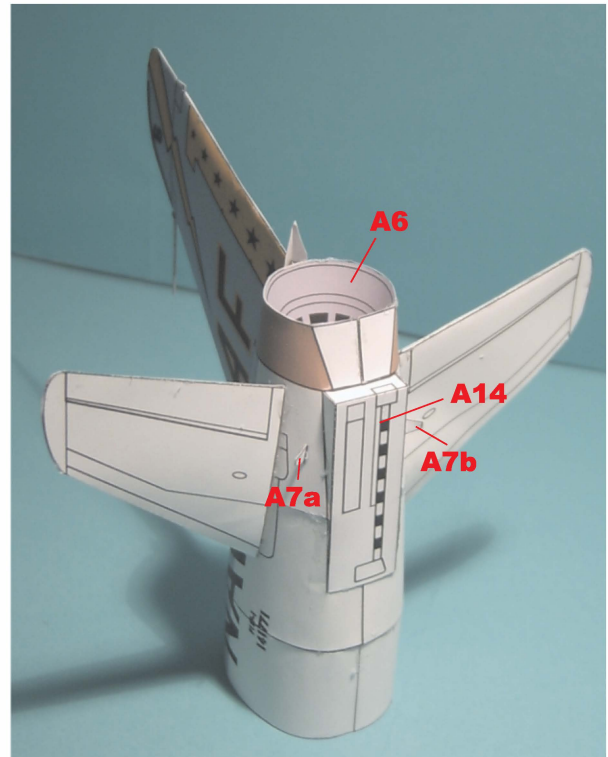

GRUMMAN

'EASY' SERIES

**SCALE 1:48
65 DETAILS**

FRONT VIEW OF THE FRONT GEAR

NOTE: The picture was taken from my alpha. The white area on the down side of brown ring have to be brown too. It is corrected in final release.