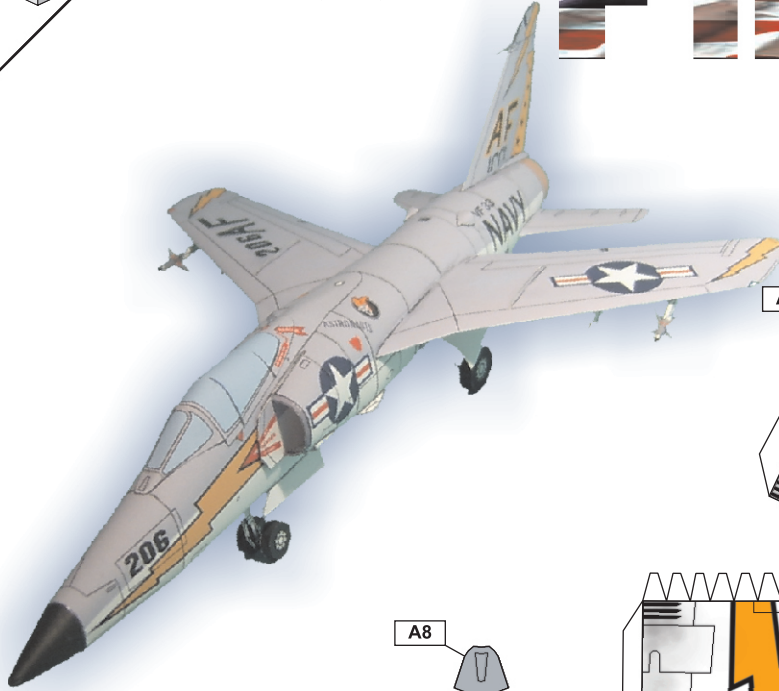

GRUMMAN

'EASY' SERIES

**SCALE 1:48
65 DETAILS**

FRONT VIEW OF THE FRONT GEAR

NOTE: The picture was taken from my alpha. The white area on the down side of brown ring have to be brown too. It is corrected in final release.