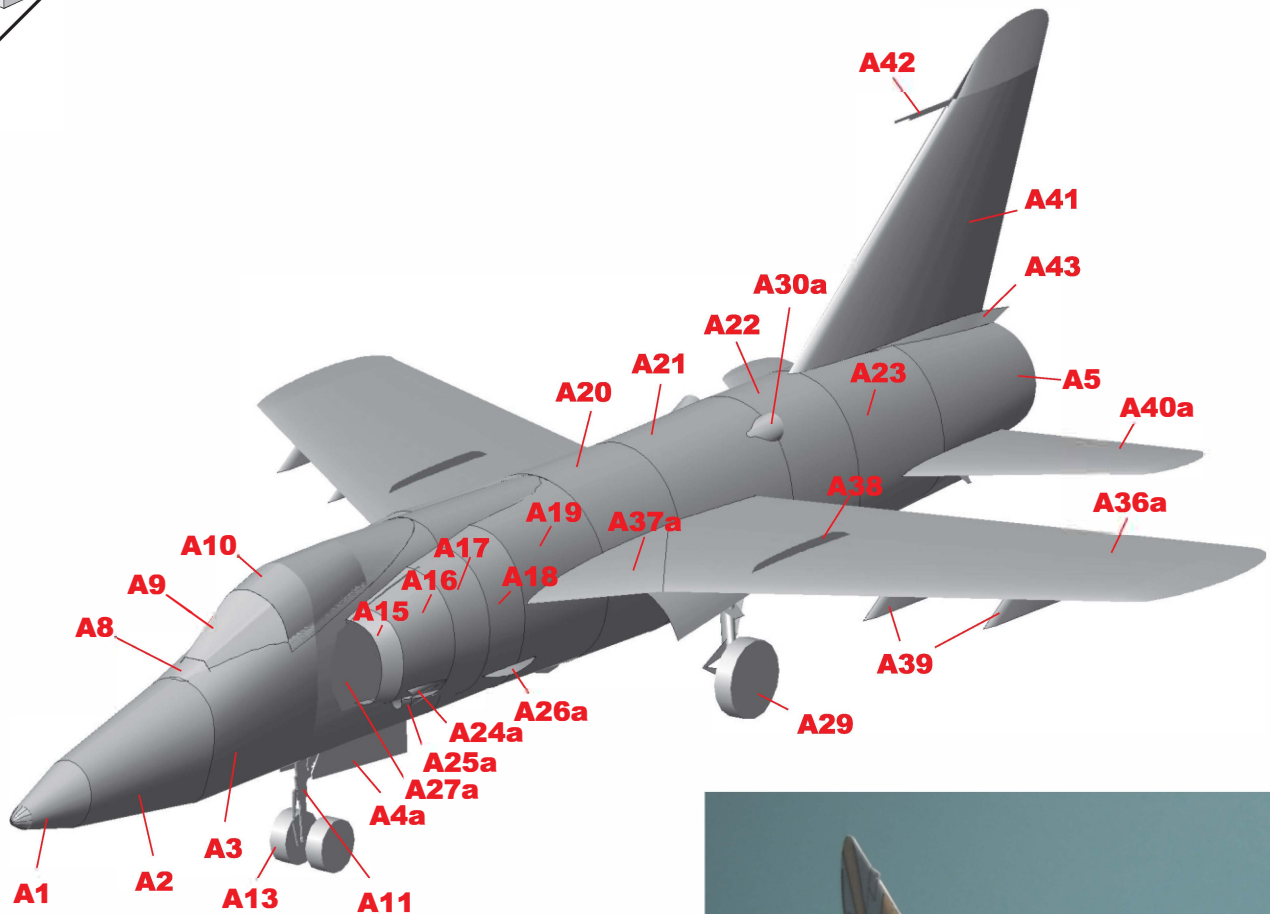

GRUMMAN

'EASY' SERIES

**SCALE 1:48
65 DETAILS**

FRONT VIEW OF THE FRONT GEAR

NOTE: The picture was taken from my alpha. The white area on the down side of brown ring have to be brown too. It is corrected in final release.