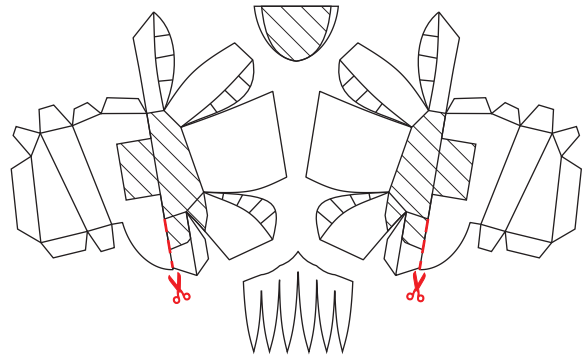

E.8.I

QUANTITY OF ELEMENTS ON THE SHEET: 18

FOR MORE INFORMATION, VISIT THE MODULE'S WEB PAGE IN <http://ROBOTS.PHOBBY.COM>

RED VERSION
BLACK / WHITE VERSION

CM

INCHES