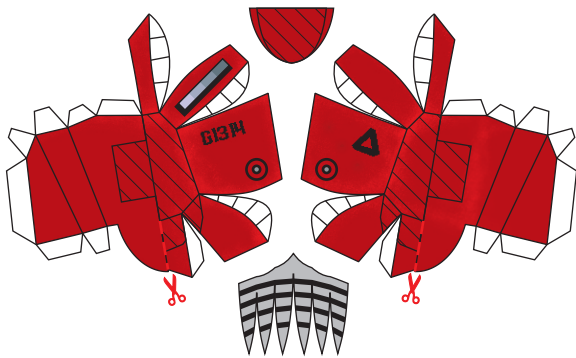

E.8.I

QUANTITY OF ELEMENTS ON THE SHEET: 18

FOR MORE INFORMATION, VISIT THE MODULE'S WEB PAGE IN <http://ROBOTS.PHOBBY.COM>

RED VERSION
BLACK / WHITE VERSION

CM

INCHES