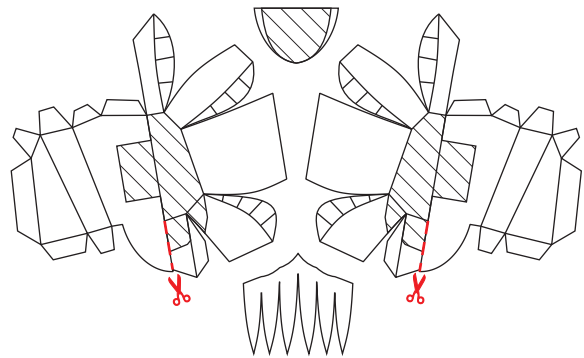

E.8.I

QUANTITY OF ELEMENTS ON THE SHEET: 18

FOR MORE INFORMATION, VISIT THE MODULE'S WEB PAGE IN <http://ROBOTS.PHOBBY.COM>

RED VERSION
BLACK / WHITE VERSION

CM

INCHES