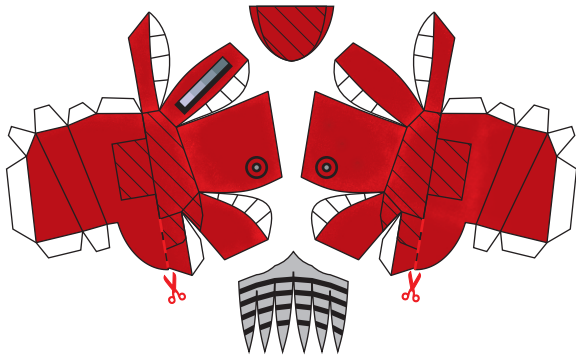

E.8.I

QUANTITY OF ELEMENTS ON THE SHEET: 18

FOR MORE INFORMATION, VISIT THE MODULE'S WEB PAGE IN <http://ROBOTS.PHOBBY.COM>

RED VERSION
BLACK / WHITE VERSION

CM

INCHES