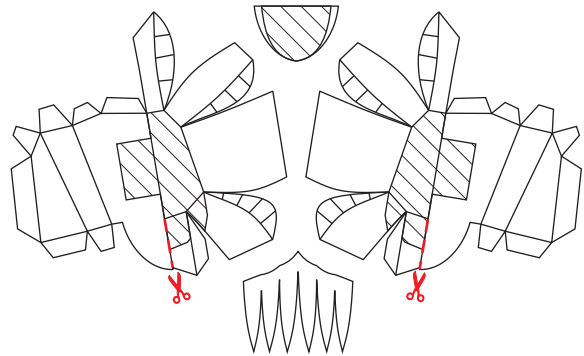

E.8.I

QUANTITY OF ELEMENTS ON THE SHEET: 18

FOR MORE INFORMATION, VISIT THE MODULE'S WEB PAGE IN <http://ROBOTS.PHOBBY.COM>

RED VERSION
BLACK / WHITE VERSION

CM

INCHES