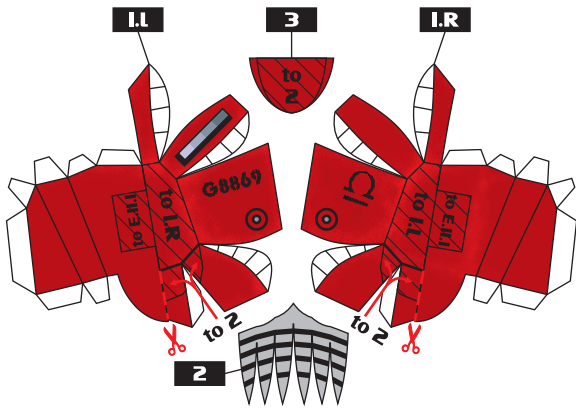

E.8.I

QUANTITY OF ELEMENTS ON THE SHEET: 18

FOR MORE INFORMATION, VISIT THE MODULE'S WEB PAGE IN <http://ROBOTS.PHOBBY.COM>

RED VERSION
BLACK / WHITE VERSION

CM

INCHES