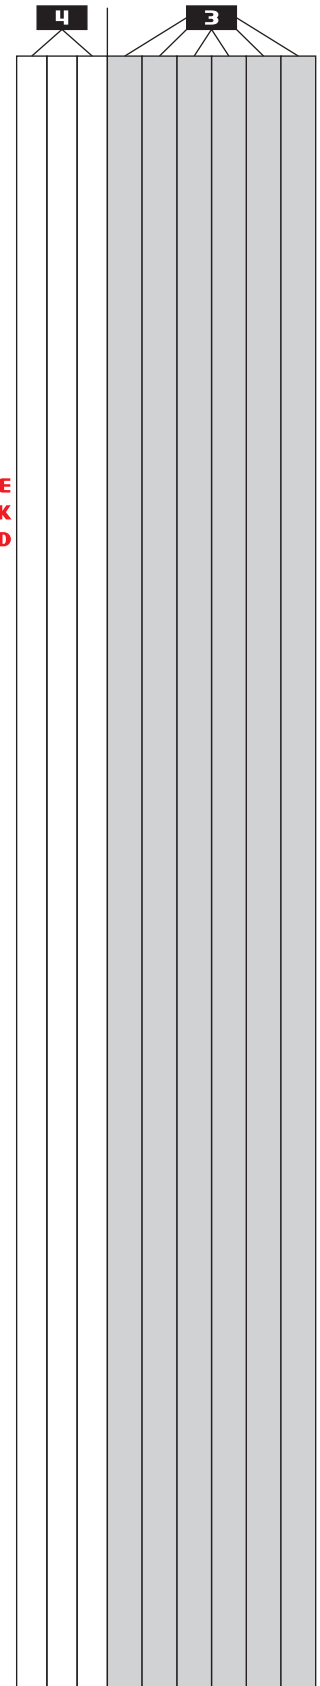

E.12.1

QUANTITY OF ELEMENTS ON THE SHEET: 17/2

BANDS FOR ROLLED DETAILS

'BLACK / WHITE' VERSION

In scale views

FOR MORE INFORMATION, VISIT THE MODULE'S WEB PAGE IN [HTTP://ROBOTS.PHOBBY.COM](http://ROBOTS.PHOBBY.COM)

GLUE THE BORDERED AREA ON A SHEET OF 0.5 MM THICK CARDBOARD BEND AND GLUE ON THE BACK SIDE OF THE THICK CARDBOARD

'RED' VERSION

GLUE THE BORDERED AREA ON A SHEET OF 0.5 MM THICK CARDBOARD

CM

INCHES