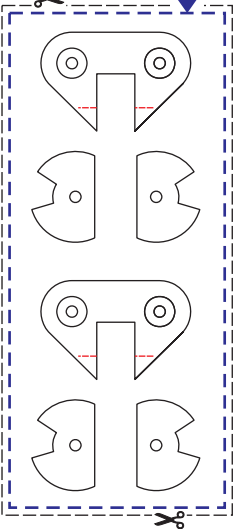

E.12.1

QUANTITY OF ELEMENTS ON THE SHEET: 17/2

BANDS FOR ROLLED DETAILS

'BLACK / WHITE' VERSION

In scale views

FOR MORE INFORMATION, VISIT THE MODULE'S WEB PAGE IN [HTTP://ROBOTS.PHOBBY.COM](http://ROBOTS.PHOBBY.COM)

GLUE THE BORDERED AREA ON A SHEET OF 0.5 MM THICK CARDBOARD BEND AND GLUE ON THE BACK SIDE OF THE THICK CARDBOARD

'RED' VERSION

GLUE THE BORDERED AREA ON A SHEET OF 0.5 MM THICK CARDBOARD

CM

INCHES