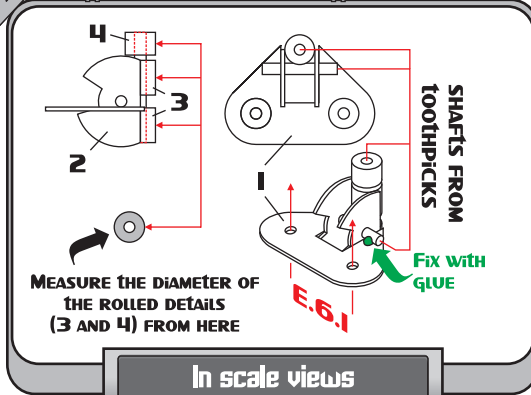

E.12.1

QUANTITY OF ELEMENTS ON THE SHEET: 17/2

BANDS FOR ROLLED DETAILS

'BLACK / WHITE' VERSION

In scale views

FOR MORE INFORMATION, VISIT THE MODULE'S WEB PAGE IN [HTTP://ROBOTS.PHOBBY.COM](http://ROBOTS.PHOBBY.COM)

GLUE THE BORDERED AREA ON A SHEET OF 0.5 MM THICK CARDBOARD BEND AND GLUE ON THE BACK SIDE OF THE THICK CARDBOARD

'RED' VERSION

GLUE THE BORDERED AREA ON A SHEET OF 0.5 MM THICK CARDBOARD

CM

INCHES