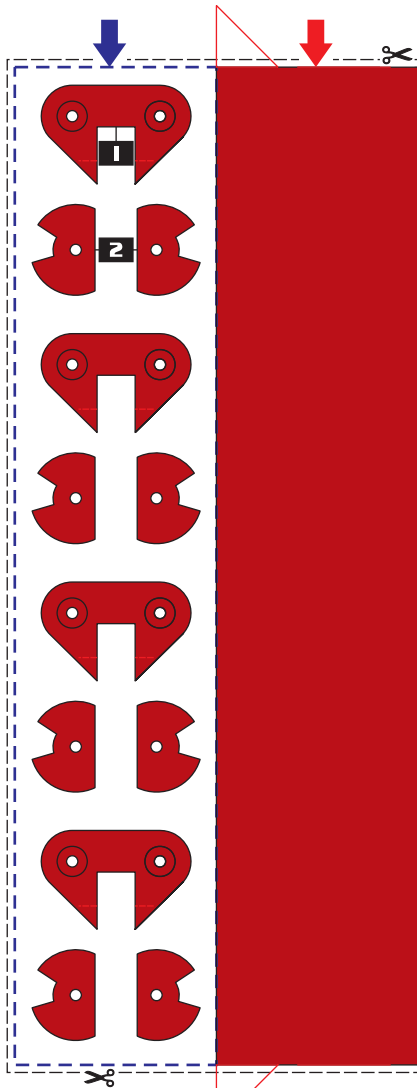

E.12.1

QUANTITY OF ELEMENTS ON THE SHEET: 17/2

BANDS FOR ROLLED DETAILS

'BLACK / WHITE' VERSION

In scale views

FOR MORE INFORMATION, VISIT THE MODULE'S WEB PAGE IN [HTTP://ROBOTS.PHOBBY.COM](http://ROBOTS.PHOBBY.COM)

GLUE THE BORDERED AREA ON A SHEET OF 0.5 MM THICK CARDBOARD BEND AND GLUE ON THE BACK SIDE OF THE THICK CARDBOARD

'RED' VERSION

GLUE THE BORDERED AREA ON A SHEET OF 0.5 MM THICK CARDBOARD

CM

INCHES